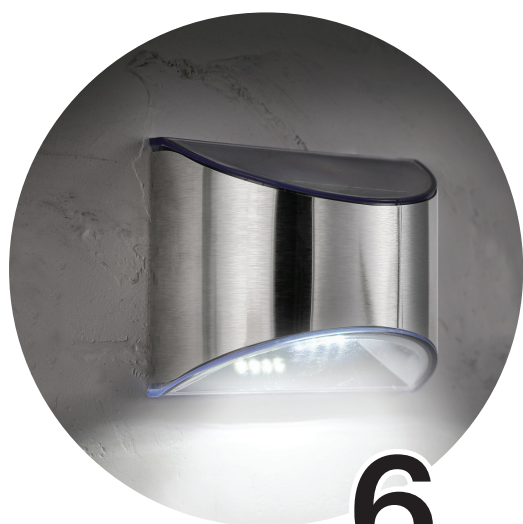

Product name	Modee Lighting LED Solar Wall Light WS102 (2pcs/set)
Valid from	2022.05.25.

**6** MONTH  
GUARANTEE

Order it online! [www.smokingacc.hu](http://www.smokingacc.hu)  
Email us: [info@smokingacc.hu](mailto:info@smokingacc.hu)

## PRODUCT DETAILS

Color Mode	Single Color
Material	Plastic
Shape	Rectangle
Wattage reference	-
Lumen Output	5 lumen
Dimmable	No
Battery replaceable	Yes
Power source	Powered by the Sun
Battery included	2x 1,2V Ni-MH Rechargeable 300mAh AA batteries
Modes	On/Off
Wire	Not required
Included	4x Mounting screws 4x Wall plugs
Dimensions	10x5x8cm
Worktime	6-8h
Lifetime	60.000h
IP	IP44